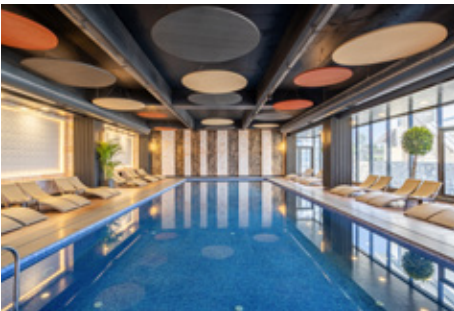

Thermal Pool, Indoor Pool, and SPA Usage Hours

The hours vary between 10:00-18:30 and 10:00-20:00. The hotel reserves the right to implement different schedules at different times.

There is a separate SPA area for women, but no private area for men. There are shared areas where swimsuits, bikinis, and briefs are not permitted.