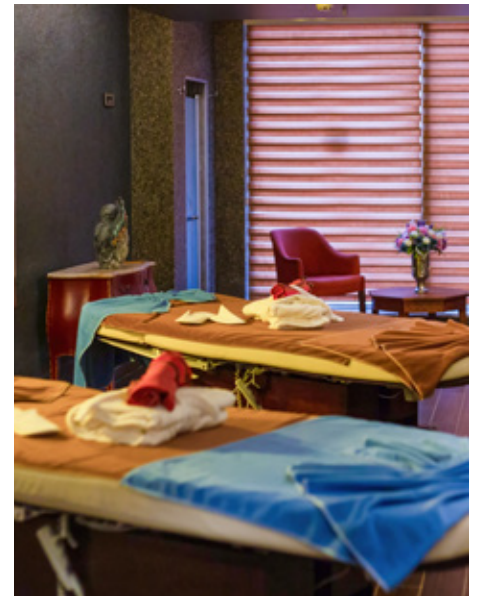

SPA & THERMAL

4000 m² Spa Center

- **1 Steam Room (Free of charge)**
- **2 Standard Saunas (Free of charge)**
- **1 Turkish Bath (Free of charge)**
- **1 Indoor Thermal Pool with Sea View (32-39°C, Free of charge)**
- **1 Outdoor Thermal Pool with Sea View (32-39°C, Free of charge)**
- **1 Indoor Shock Pool with Sea View (Free of charge)**
- **4 Indoor VIP Private Family Baths (Paid)**
- **1 Seawater Thalasso Pool (Outdoor, Paid)**
- **2 Kneipp Therapy Pools (Paid)**
- **12 Massage and Beauty Therapy Rooms (Paid)**
- **1 Mud Waterfall (Paid)**
- **1 Salt Cave (Paid)**
- **1 Sand Therapy Room (Paid)**
- **3 Special Wood-Burning German-Russian-Finnish Saunas + Fireplace Café (Outdoor, around Thalasso pool, Paid)**