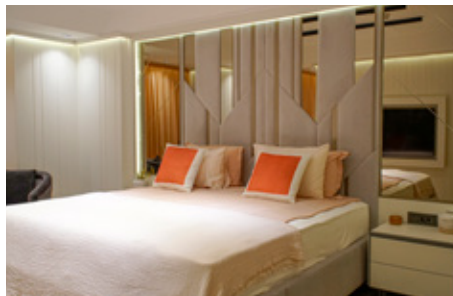

ROYAL TEOS
THERMAL RESORT CLINIC & SPA

EXECUTIVE VILLA

Features

Our villa, blending tranquility, serenity, and simplicity, with its modern architecture, private garden, and pool, is a perfect choice for guests who value privacy.

Garden: Includes a seating area, terrace gazebo, barbecue set, dining table, sun loungers, and a private pool.
Ground Floor: Features a bedroom with an en-suite bathroom and dressing room, a living room, a children's room with bunk beds, and a shower-WC.

Upper Floor: Features one bedroom with an en-suite bathroom. The rooms have one double bed and a seating area. All rooms (except the children's room) and the living room include an IP LCD TV with satellite channels, direct dial telephone, marble flooring, bathroom with WC, telephone, hairdryer, mini bar, kettle & tea/coffee setup, capsule coffee machine, split air conditioning, electronic safe, bathrobe, and slippers. The upper floor rooms also have sea views.

Special Services for Executive Villa Guests

- A'la Carte Breakfast and Dinner
- Butler Service
- Private Buggy Service
- Pavilion
- VIP Transfer Service
- Flower Welcome
- Welcome Cocktail in the Villa
- Dry Cleaning and Ironing Service
- Fruit and Nut Offerings
- Tea and Coffee Setup
- Capsule Coffee Machine
- Private Barbecue Facility
- Turn Down Service
- 10% Discount on Health and Spa Services
- Fully Stocked Mini-bar (Daily Replenishment)