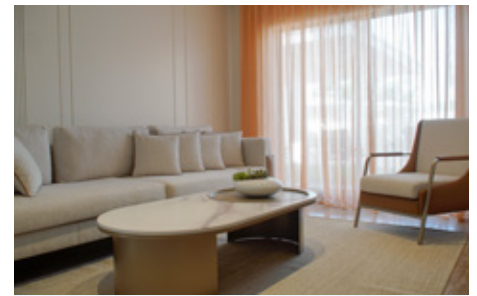

ROYAL TEOS
THERMAL RESORT CLINIC & SPA

EXECUTIVE VILLA

Features

Our villa, blending tranquility, serenity, and simplicity, with its modern architecture, private garden, and pool, is a perfect choice for guests who value privacy.

Garden: Includes a seating area, terrace gazebo, barbecue set, dining table, sun loungers, and a private pool.
Ground Floor: Features a bedroom with an en-suite bathroom and dressing room, a living room, a children's room with bunk beds, and a shower-WC.

Upper Floor: Features one bedroom with an en-suite bathroom. The rooms have one double bed and a seating area. All rooms (except the children's room) and the living room include an IP LCD TV with satellite channels, direct dial telephone, marble flooring, bathroom with WC, telephone, hairdryer, mini bar, kettle & tea/coffee setup, capsule coffee machine, split air conditioning, electronic safe, bathrobe, and slippers. The upper floor rooms also have sea views.

Special Services for Executive Villa Guests

- A'la Carte Breakfast and Dinner
- Butler Service
- Private Buggy Service
- Pavilion
- VIP Transfer Service
- Flower Welcome
- Welcome Cocktail in the Villa
- Dry Cleaning and Ironing Service
- Fruit and Nut Offerings
- Tea and Coffee Setup
- Capsule Coffee Machine
- Private Barbecue Facility
- Turn Down Service
- 10% Discount on Health and Spa Services
- Fully Stocked Mini-bar (Daily Replenishment)